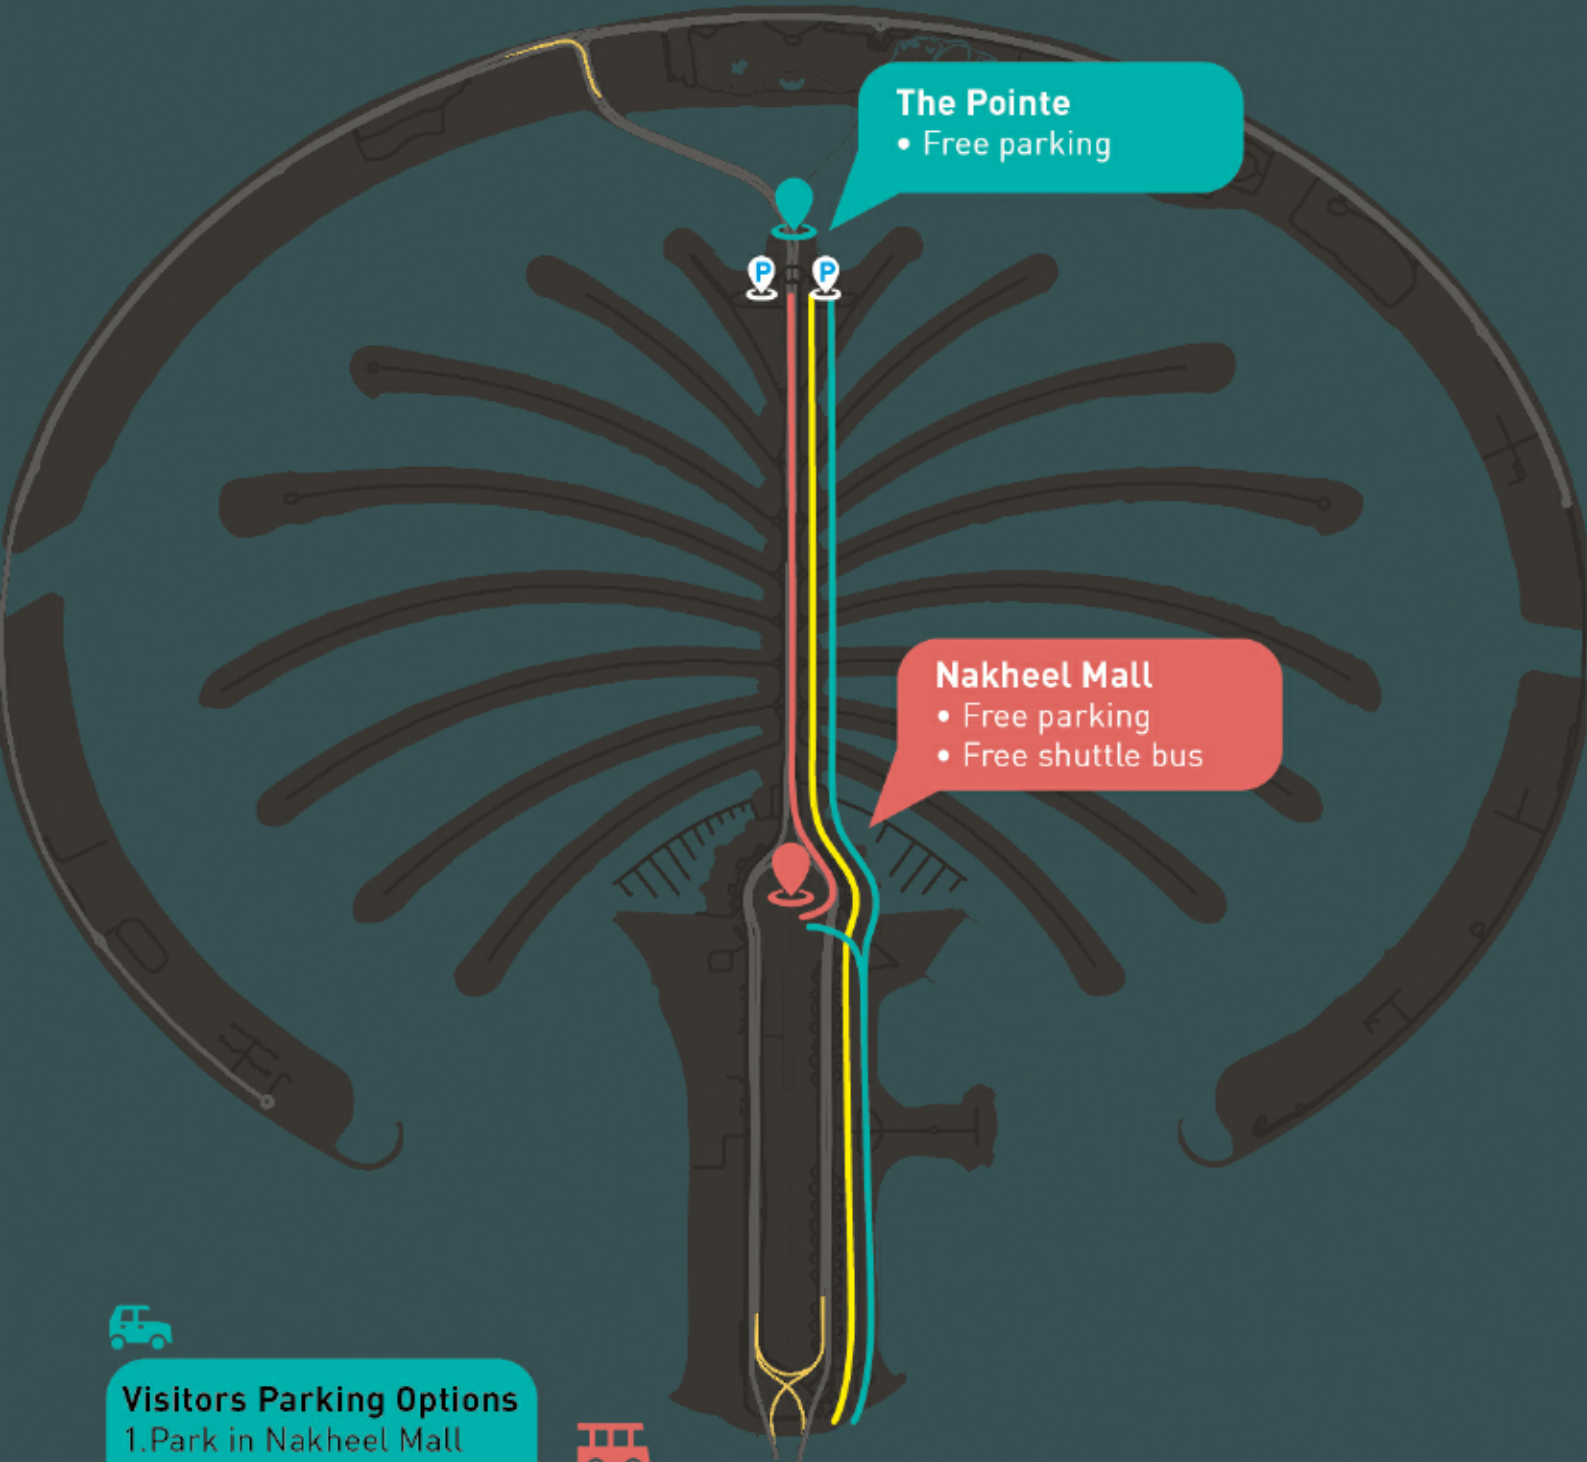

SEE YOU AT THE
ROBBIE WILLIAMS
CONCERT

FRIDAY | 24TH JAN | DOORS OPEN AT 4PM

The Pointe
• Free parking

Nakheel Mall
• Free parking
• Free shuttle bus

Visitors Parking Options

1. Park in Nakheel Mall and take shuttle bus to The Pointe from 4 pm - 3 am
2. Park in east and west parking at The Pointe

Shuttle bus

Pick up / Drop off from Nakheel Mall to The Pointe from 4 pm - 3 am

Taxi

Route to the The Pointe